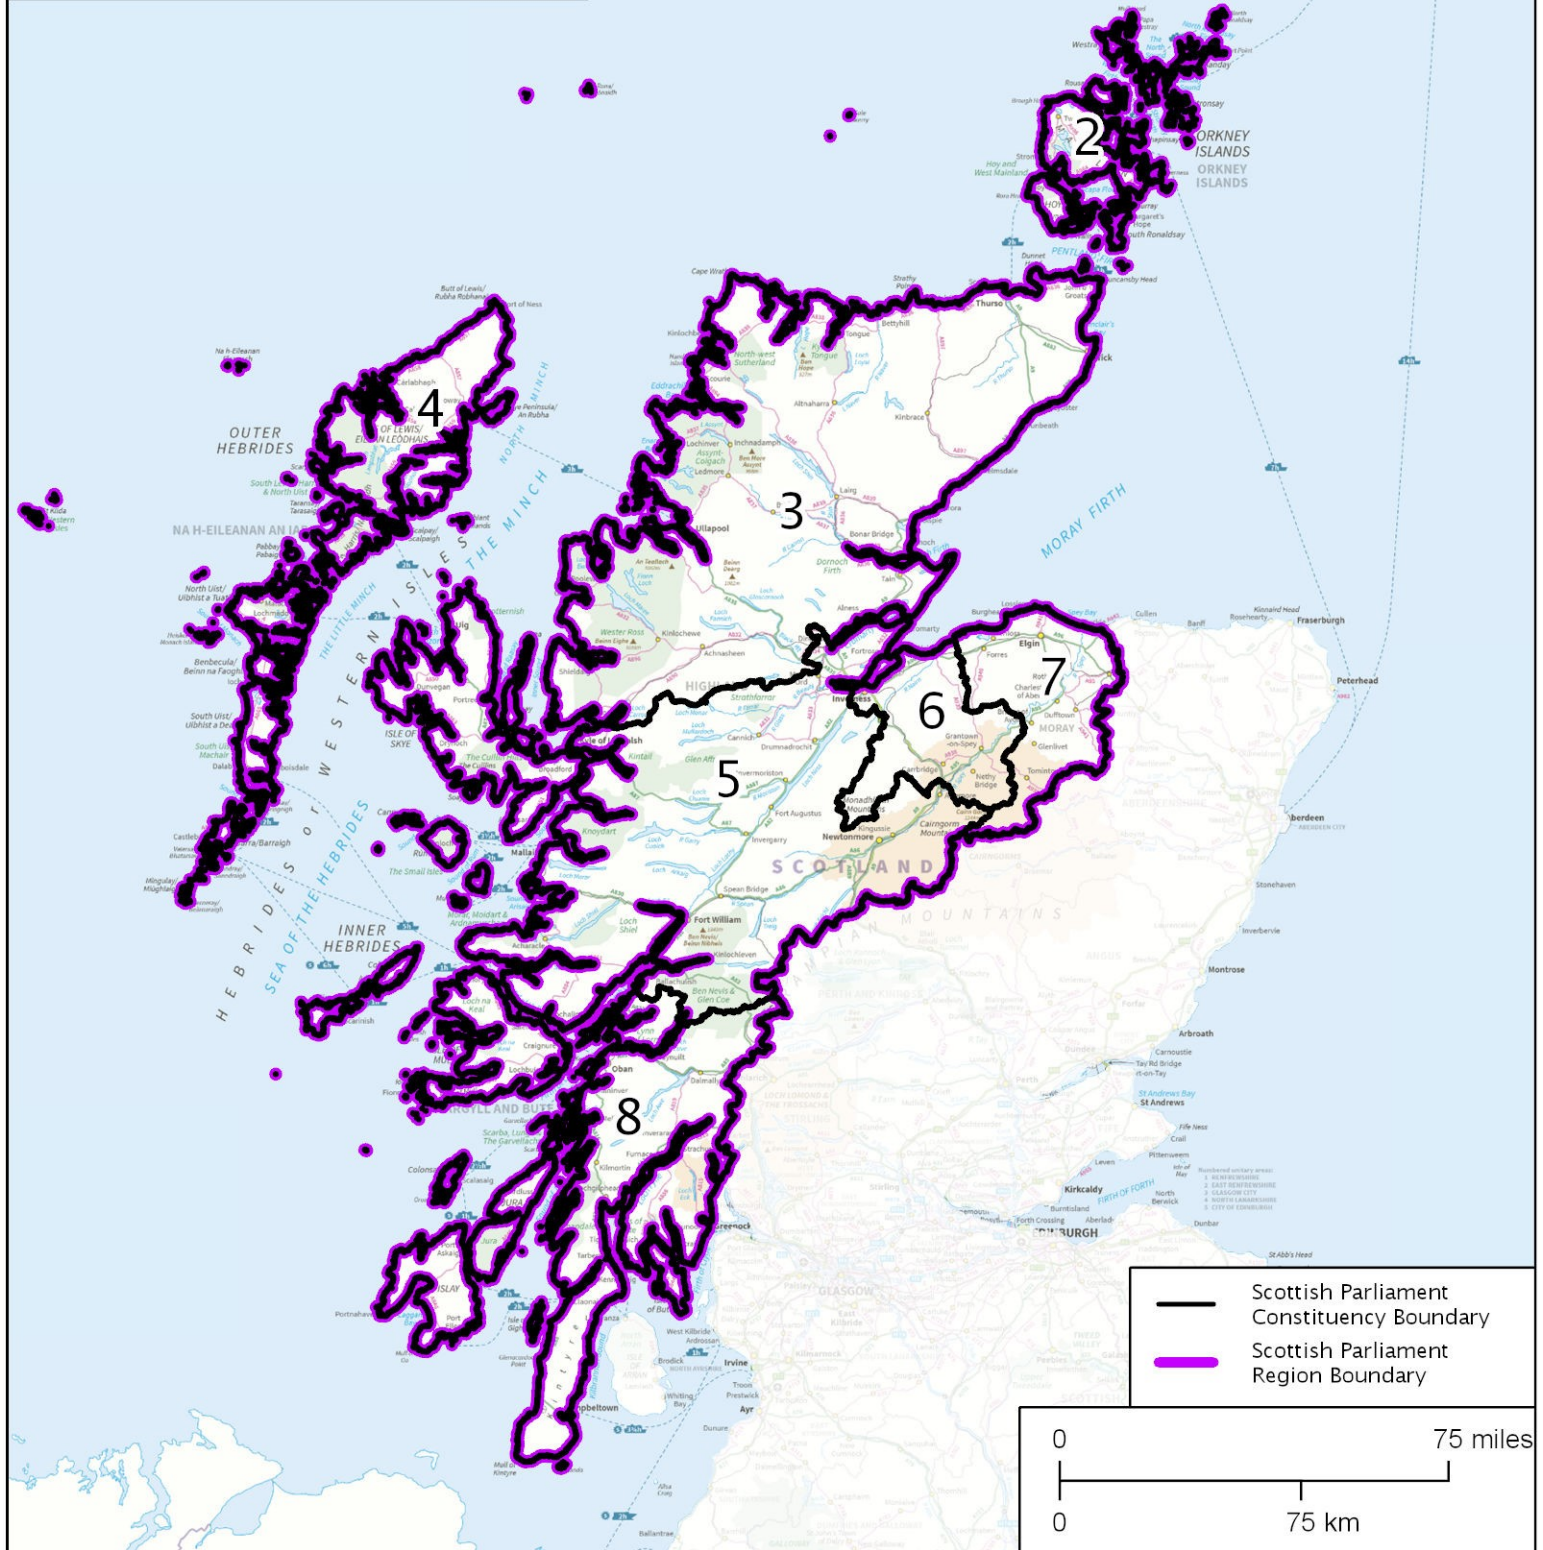

Boundary Commission for Scotland Scottish Parliament Regions Highlands and Islands Region (from 2011)

1	Shetland
2	Orkney
3	Caithness, Sutherland and Ross
4	Na h-Eileanan an Iar
5	Skye, Lochaber and Badenoch
6	Inverness and Nairn
7	Moray
8	Argyll and Bute