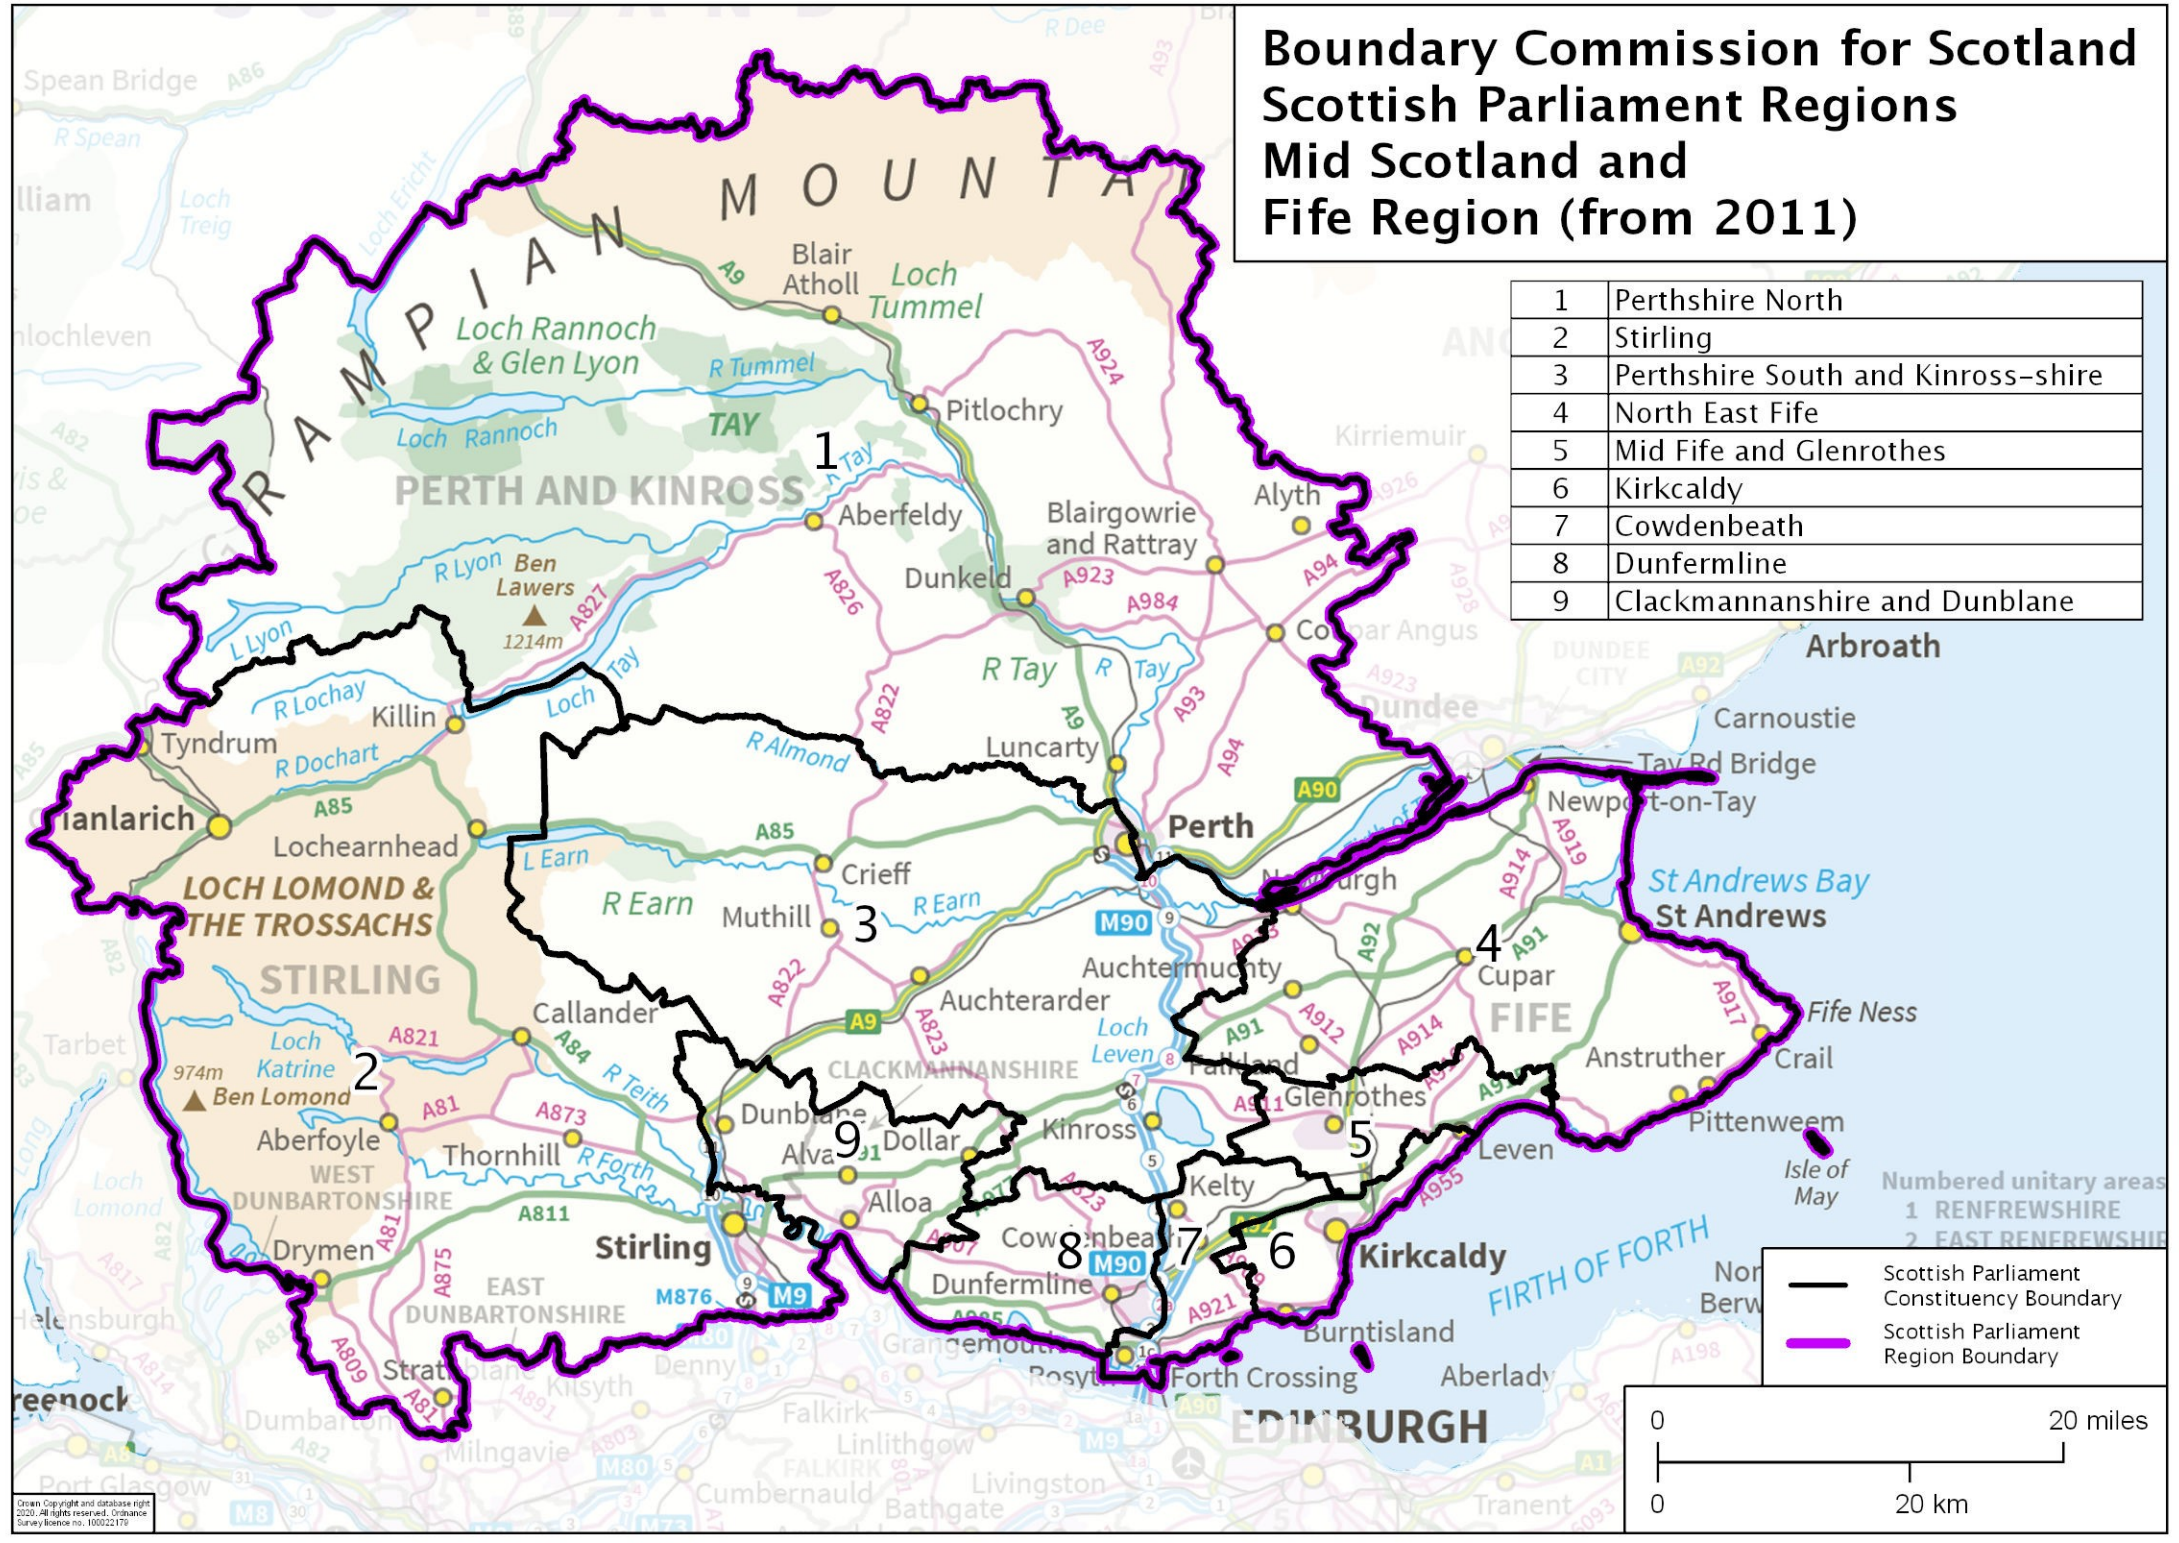

Boundary Commission for Scotland Scottish Parliament Regions Mid Scotland and Fife Region (from 2011)

1	Perthshire North
2	Stirling
3	Perthshire South and Kinross-shire
4	North East Fife
5	Mid Fife and Glenrothes
6	Kirkcaldy
7	Cowdenbeath
8	Dunfermline
9	Clackmannanshire and Dunblane