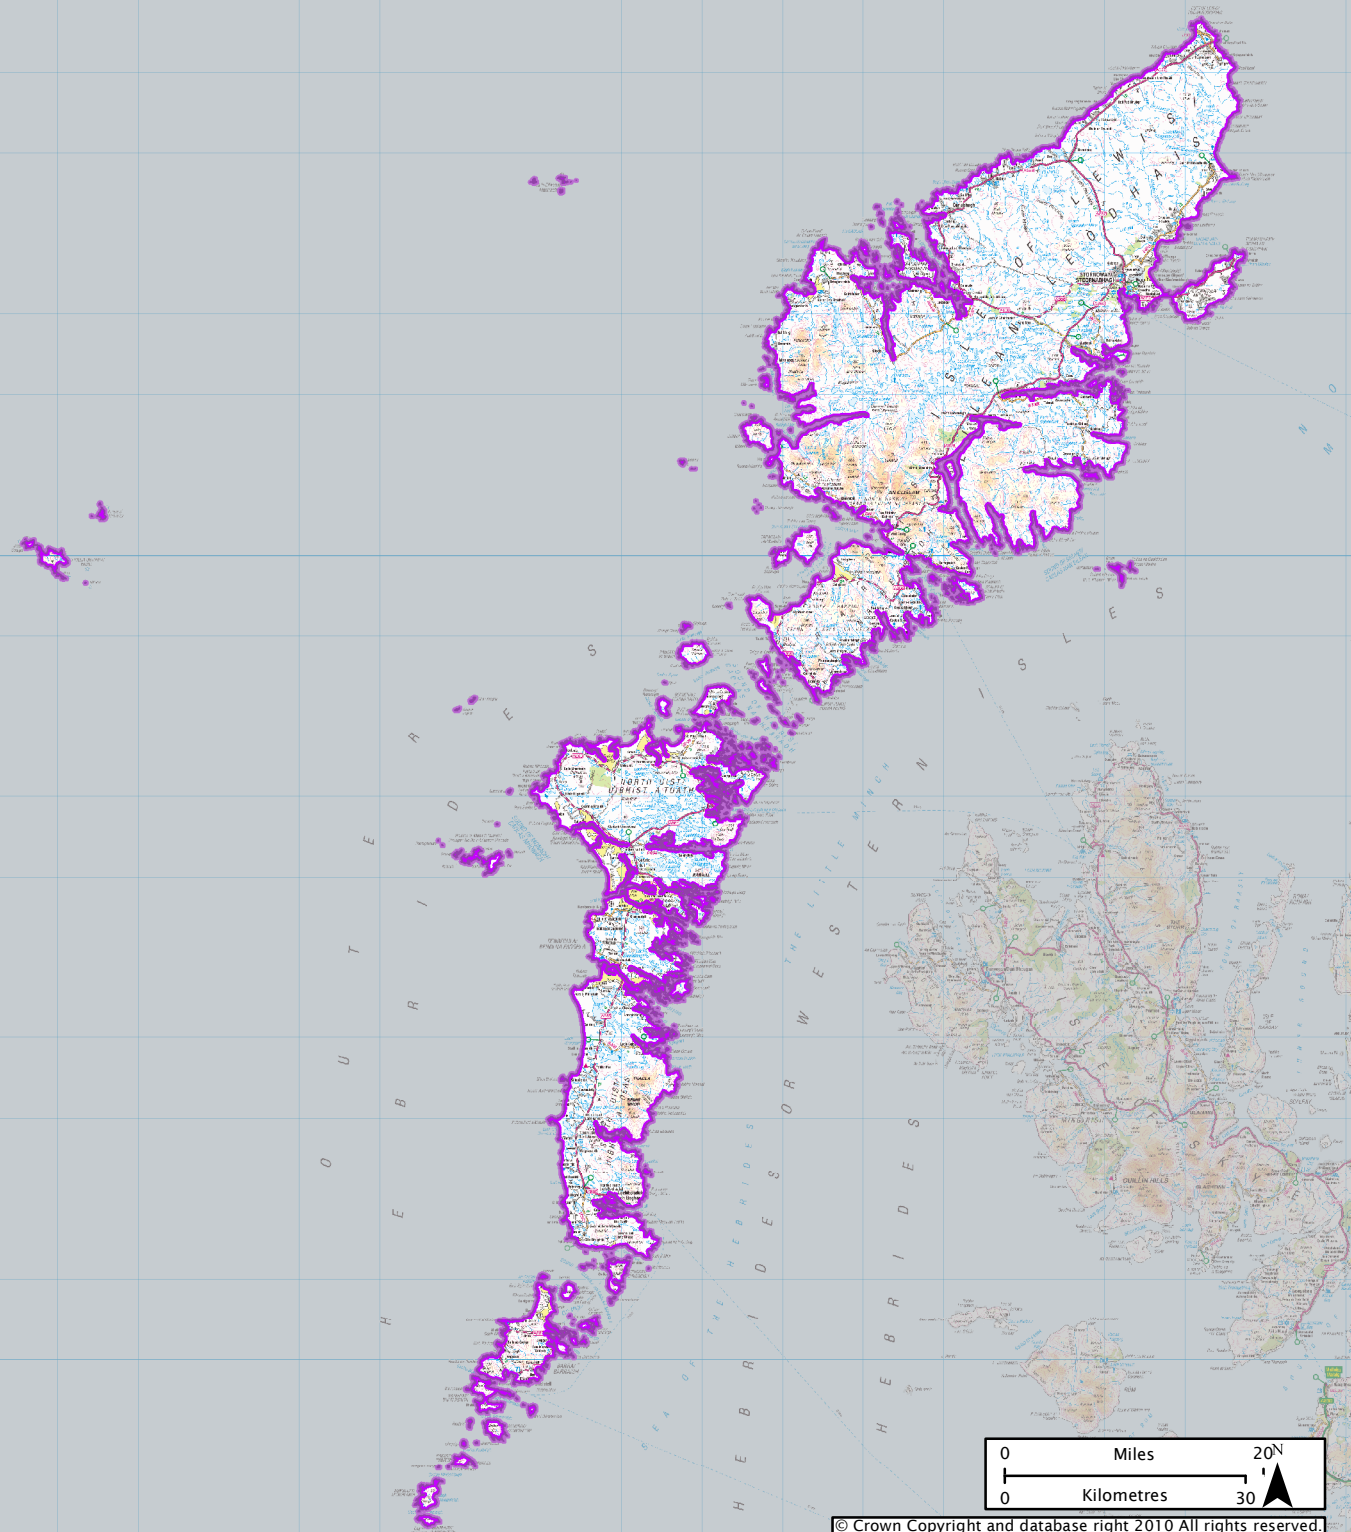

Boundary Commission for Scotland
First Periodic Review of Scottish Parliament Boundaries
Recommended Scottish Parliament constituencies
Na-h Eileanan an Iar Constituency

Constituency boundary 

0 Miles 20^N
0 Kilometres 30
© Crown Copyright and database right 2010 All rights reserved.
Ordnance Survey Licence number 100022179