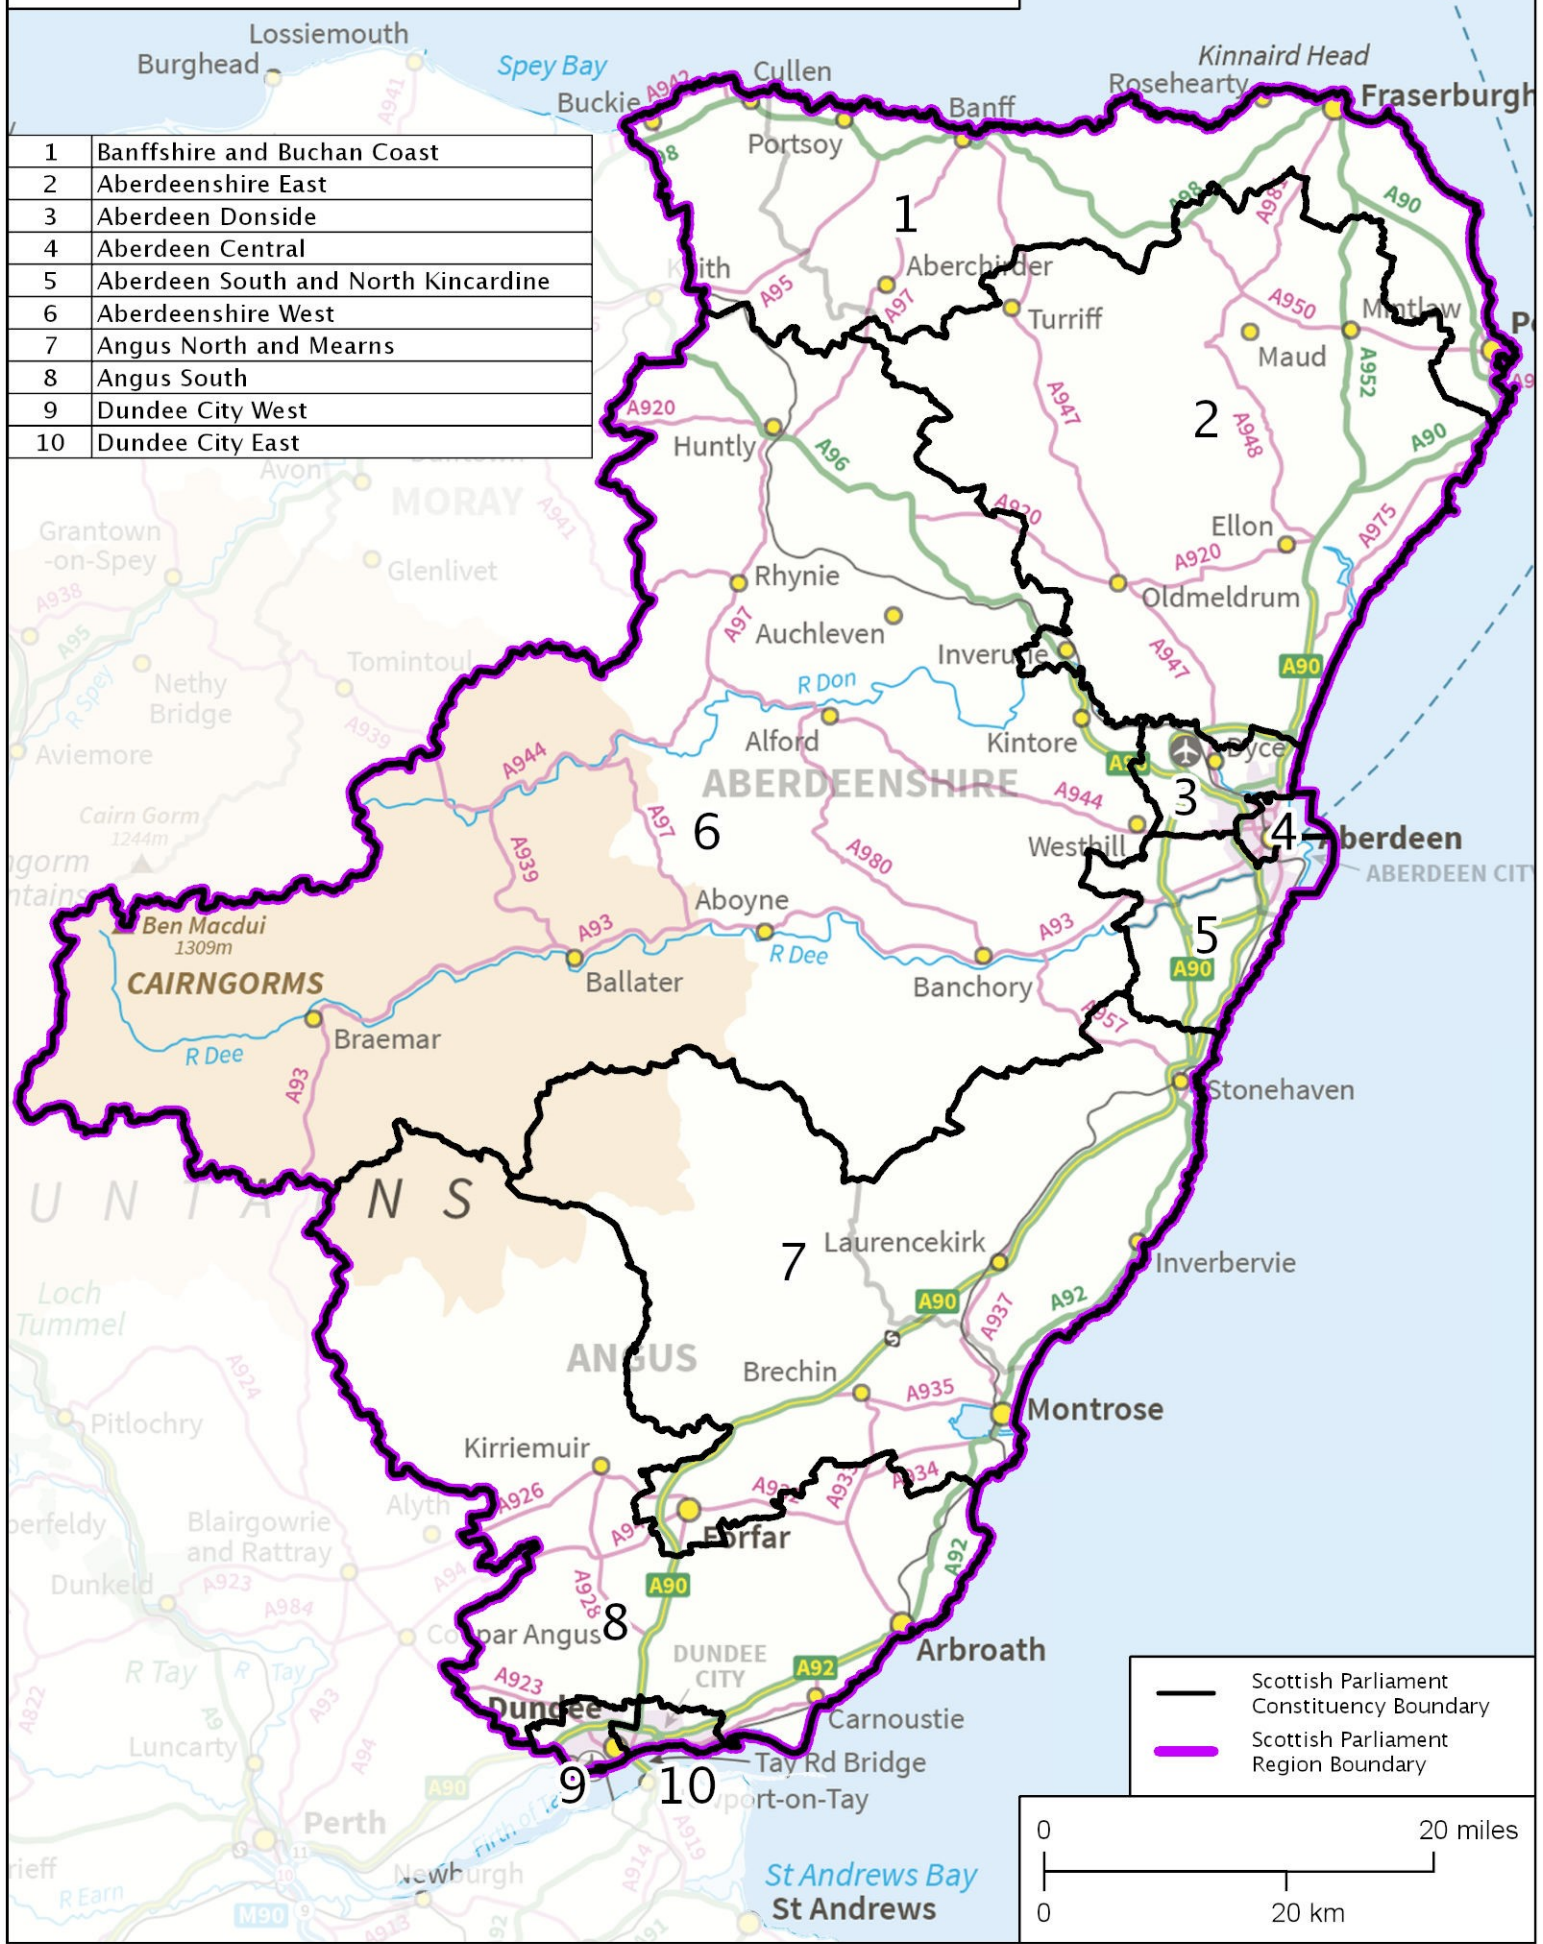

Boundary Commission for Scotland Scottish Parliament Regions North East Scotland Region (from 2011)

1	Banffshire and Buchan Coast
2	Aberdeenshire East
3	Aberdeen Donside
4	Aberdeen Central
5	Aberdeen South and North Kincardine
6	Aberdeenshire West
7	Angus North and Mearns
8	Angus South
9	Dundee City West
10	Dundee City East

— Scottish Parliament Constituency Boundary
 — Scottish Parliament Region Boundary