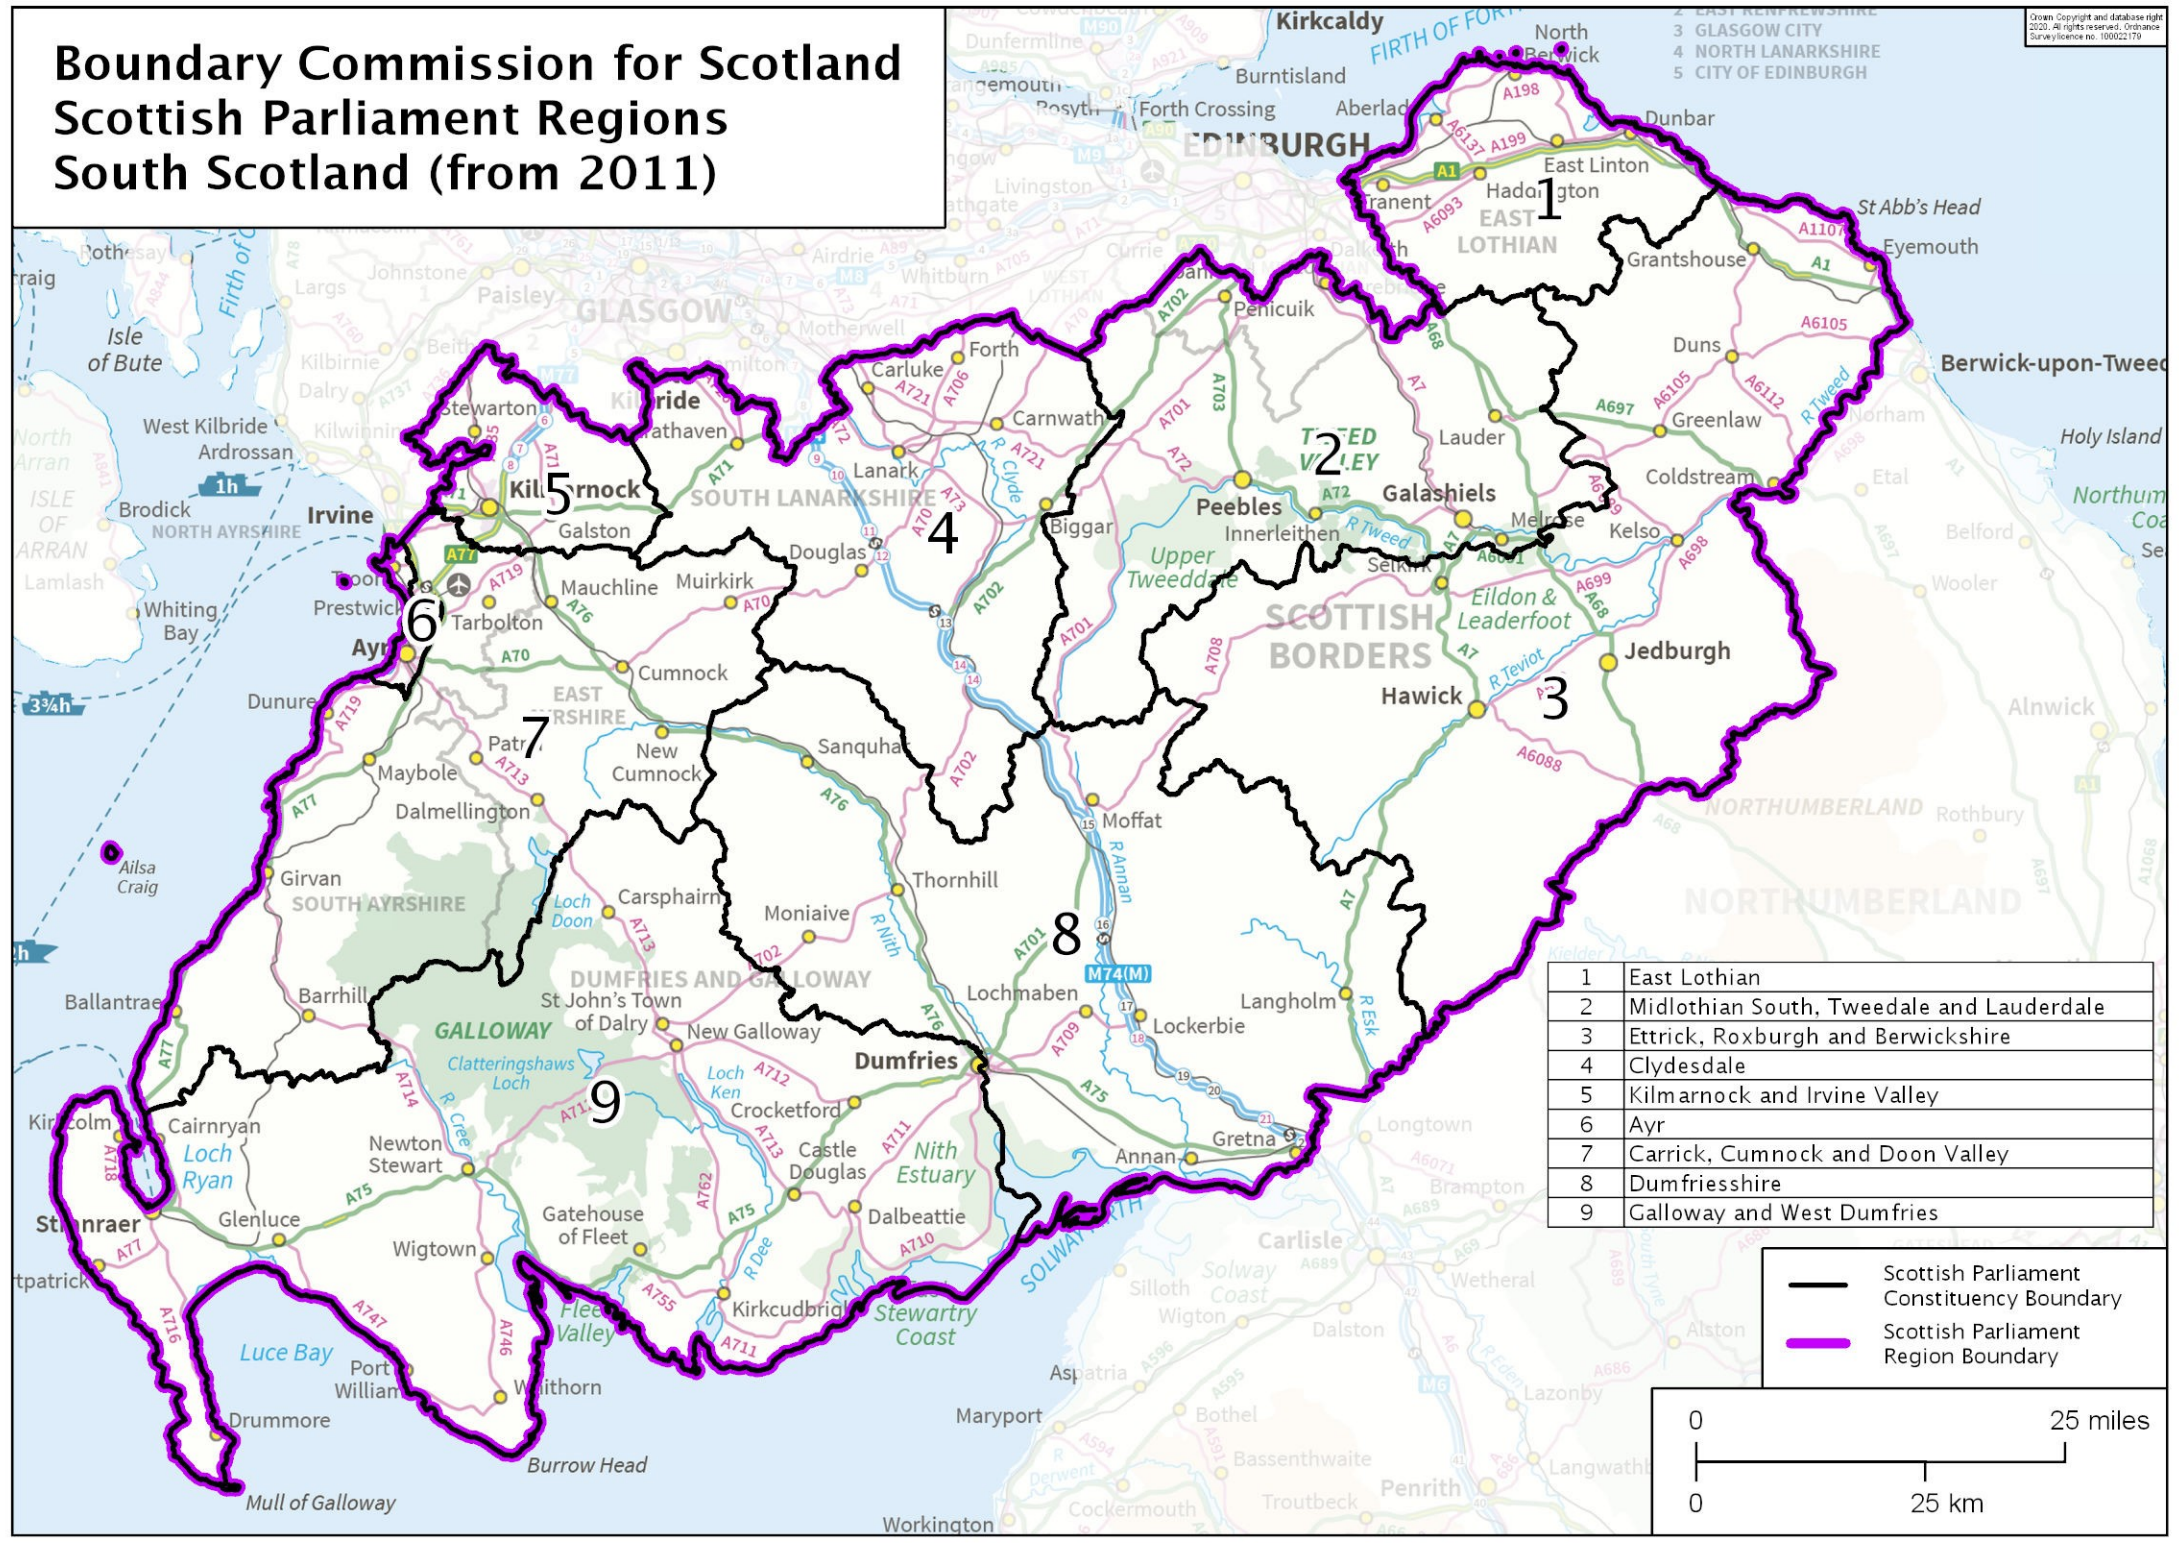

Boundary Commission for Scotland Scottish Parliament Regions South Scotland (from 2011)

1	East Lothian
2	Midlothian South, Tweeddale and Lauderdale
3	Ettrick, Roxburgh and Berwickshire
4	Clydesdale
5	Kilmarnock and Irvine Valley
6	Ayr
7	Carrick, Cumnock and Doon Valley
8	Dumfriesshire
9	Galloway and West Dumfries