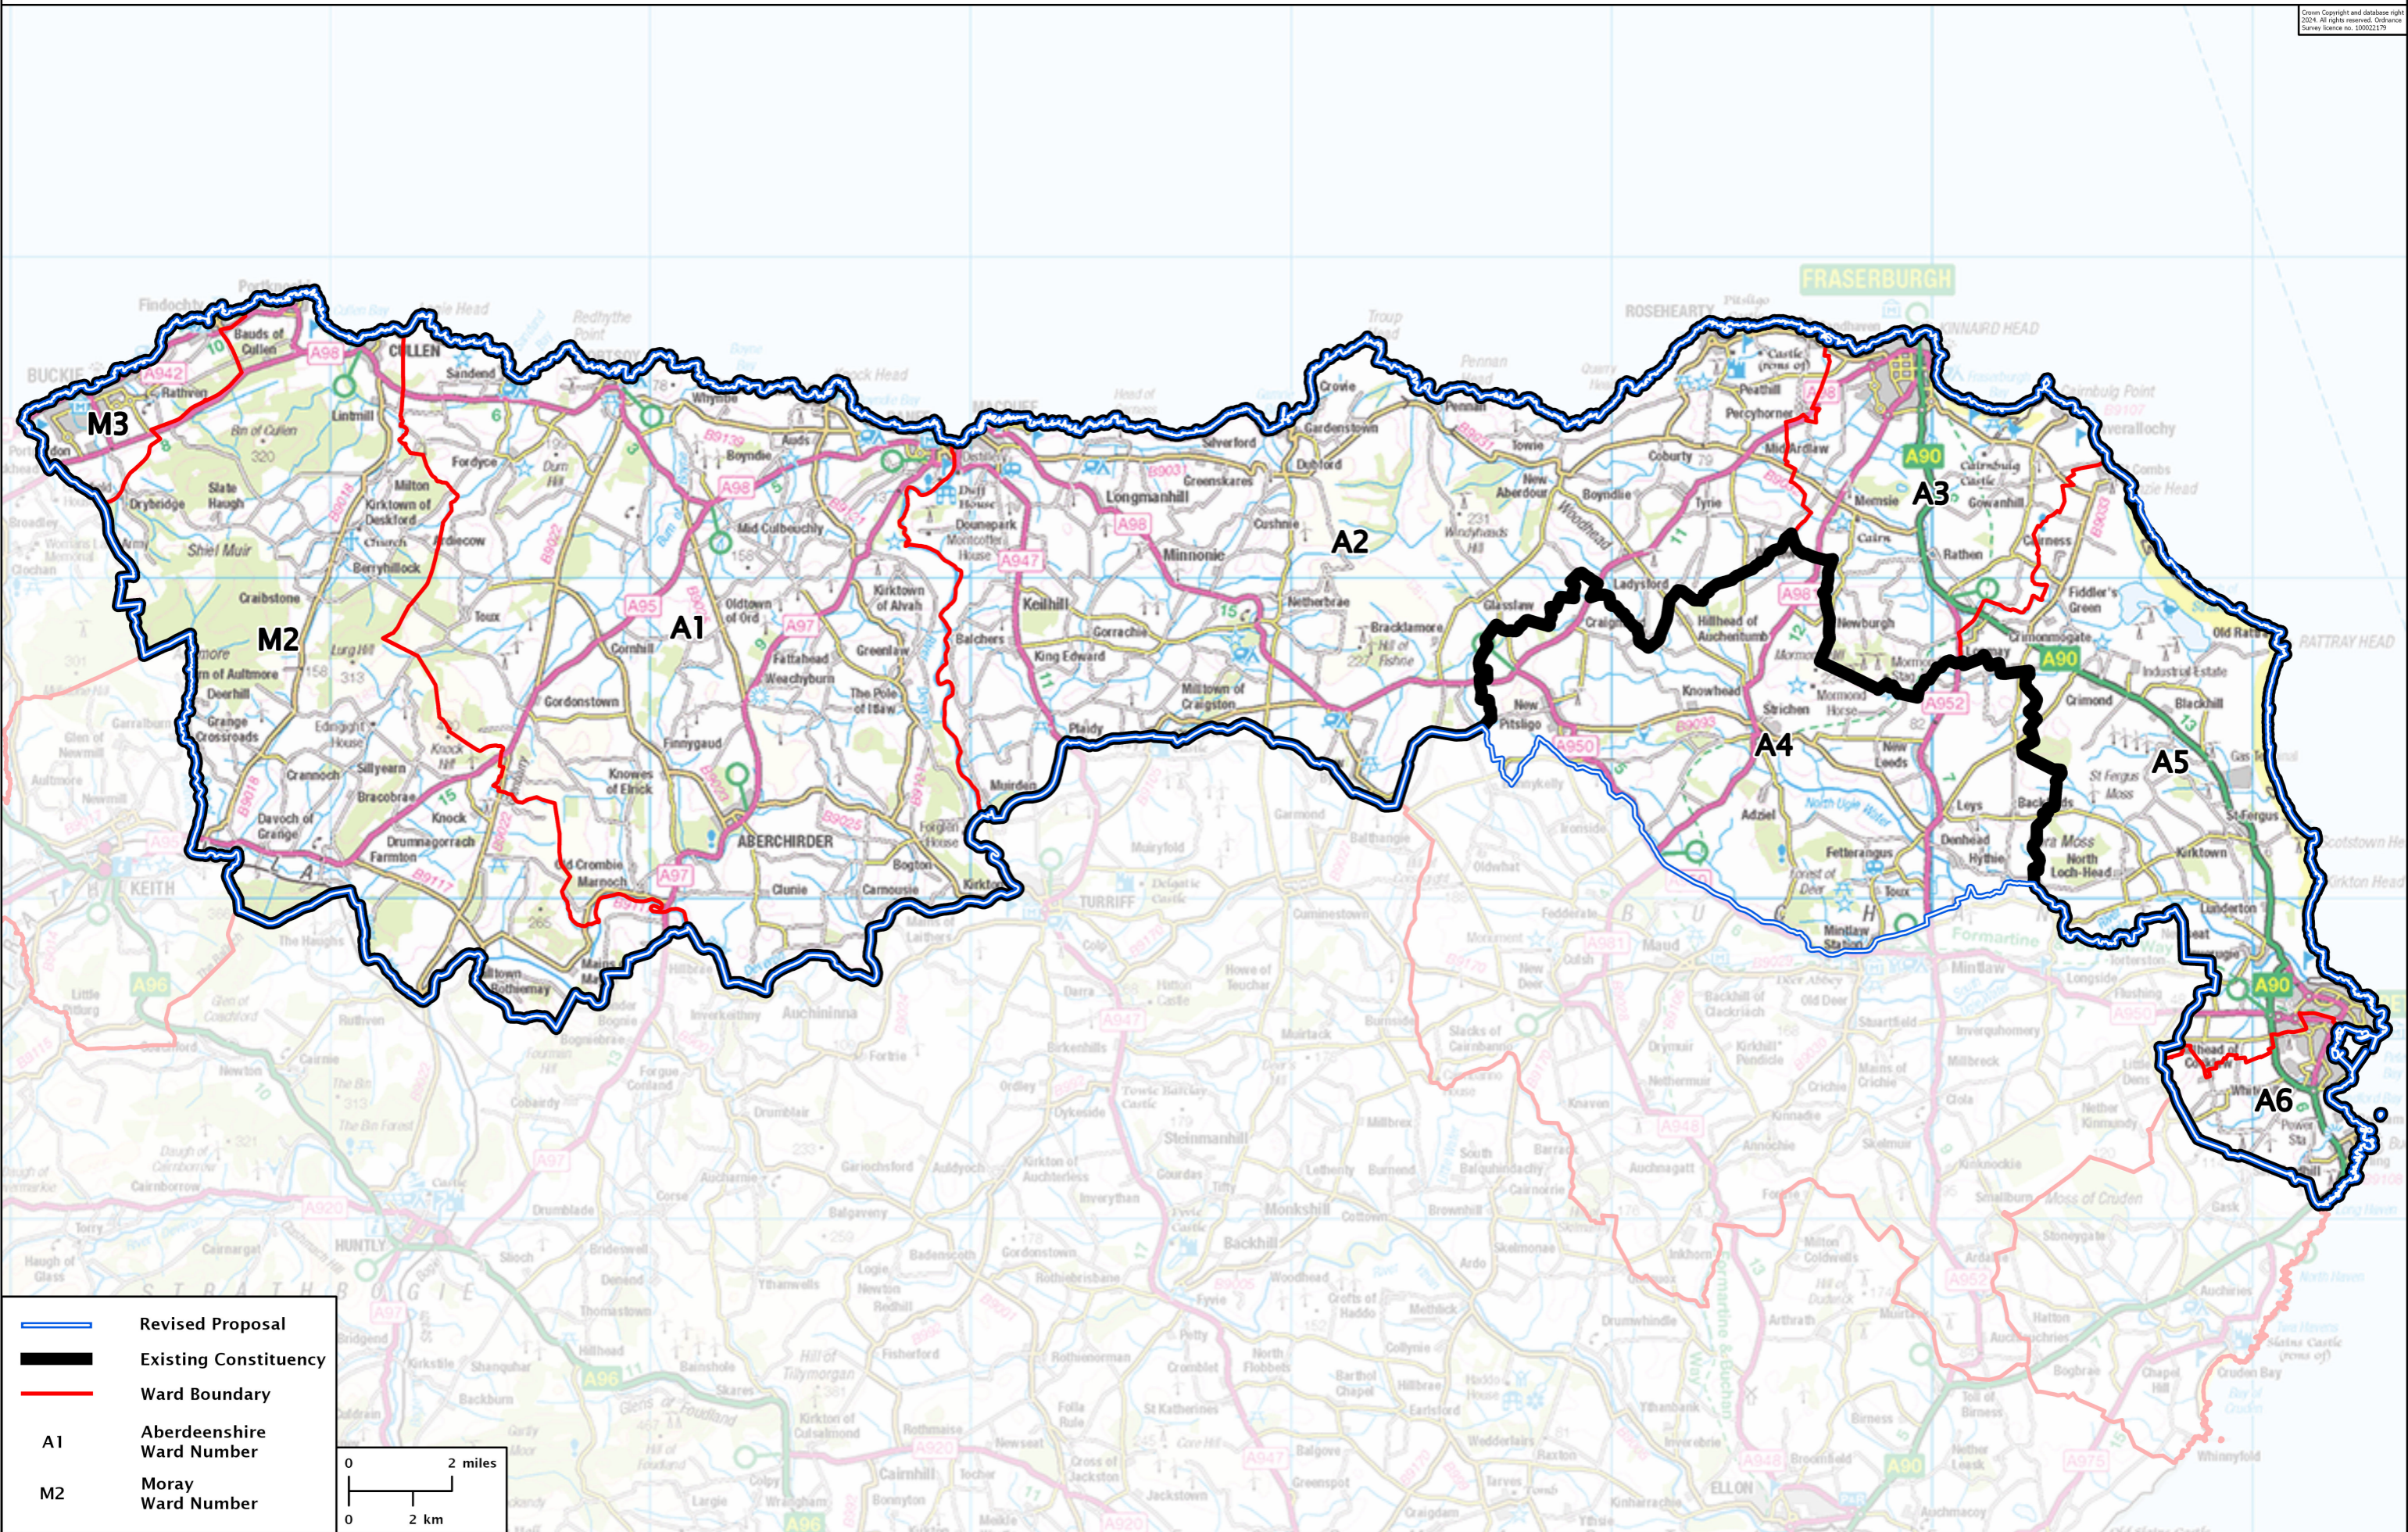

# Second Review of Scottish Parliament Boundaries - Revised Proposals

## Banffshire and Buchan Coast County Constituency - Electorate 61,591

	Revised Proposal
	Existing Constituency
	Ward Boundary
A1	Aberdeenshire Ward Number
M2	Moray Ward Number