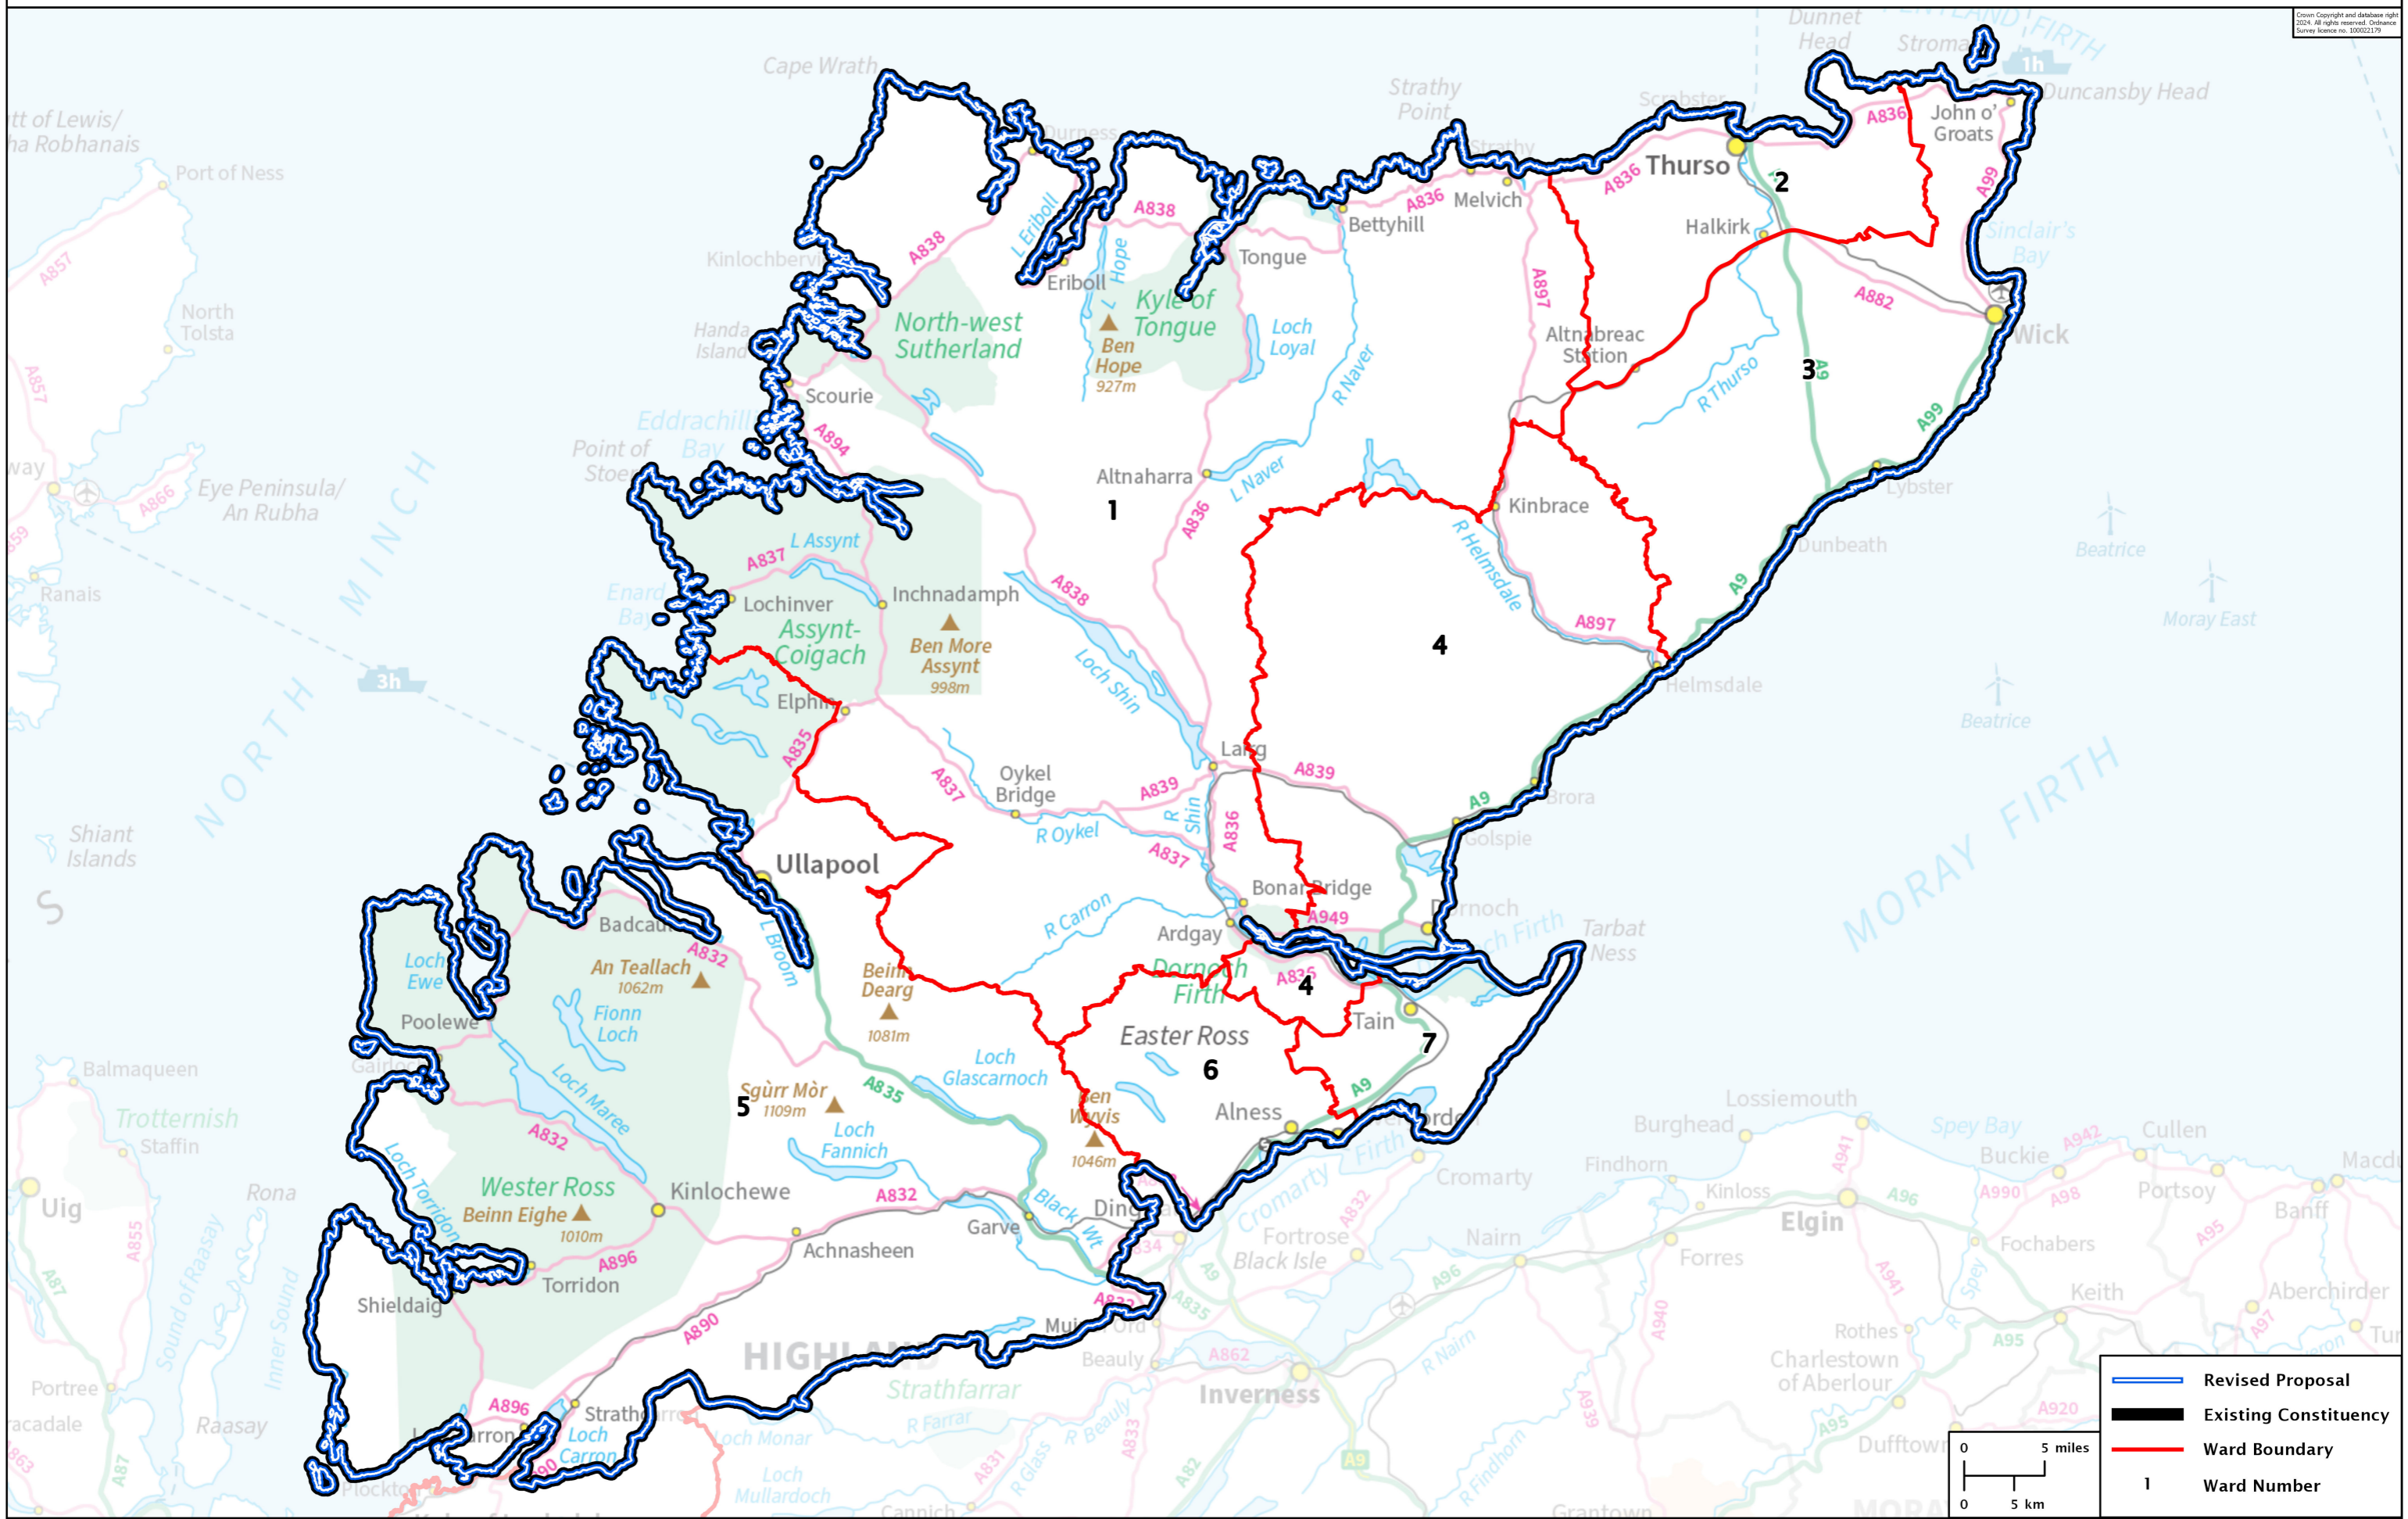

Second Review of Scottish Parliament Boundaries - Revised Proposals

Caithness, Sutherland and Ross County Constituency - Electorate 56,532

	Revised Proposal
	Existing Constituency
	Ward Boundary
	Ward Number