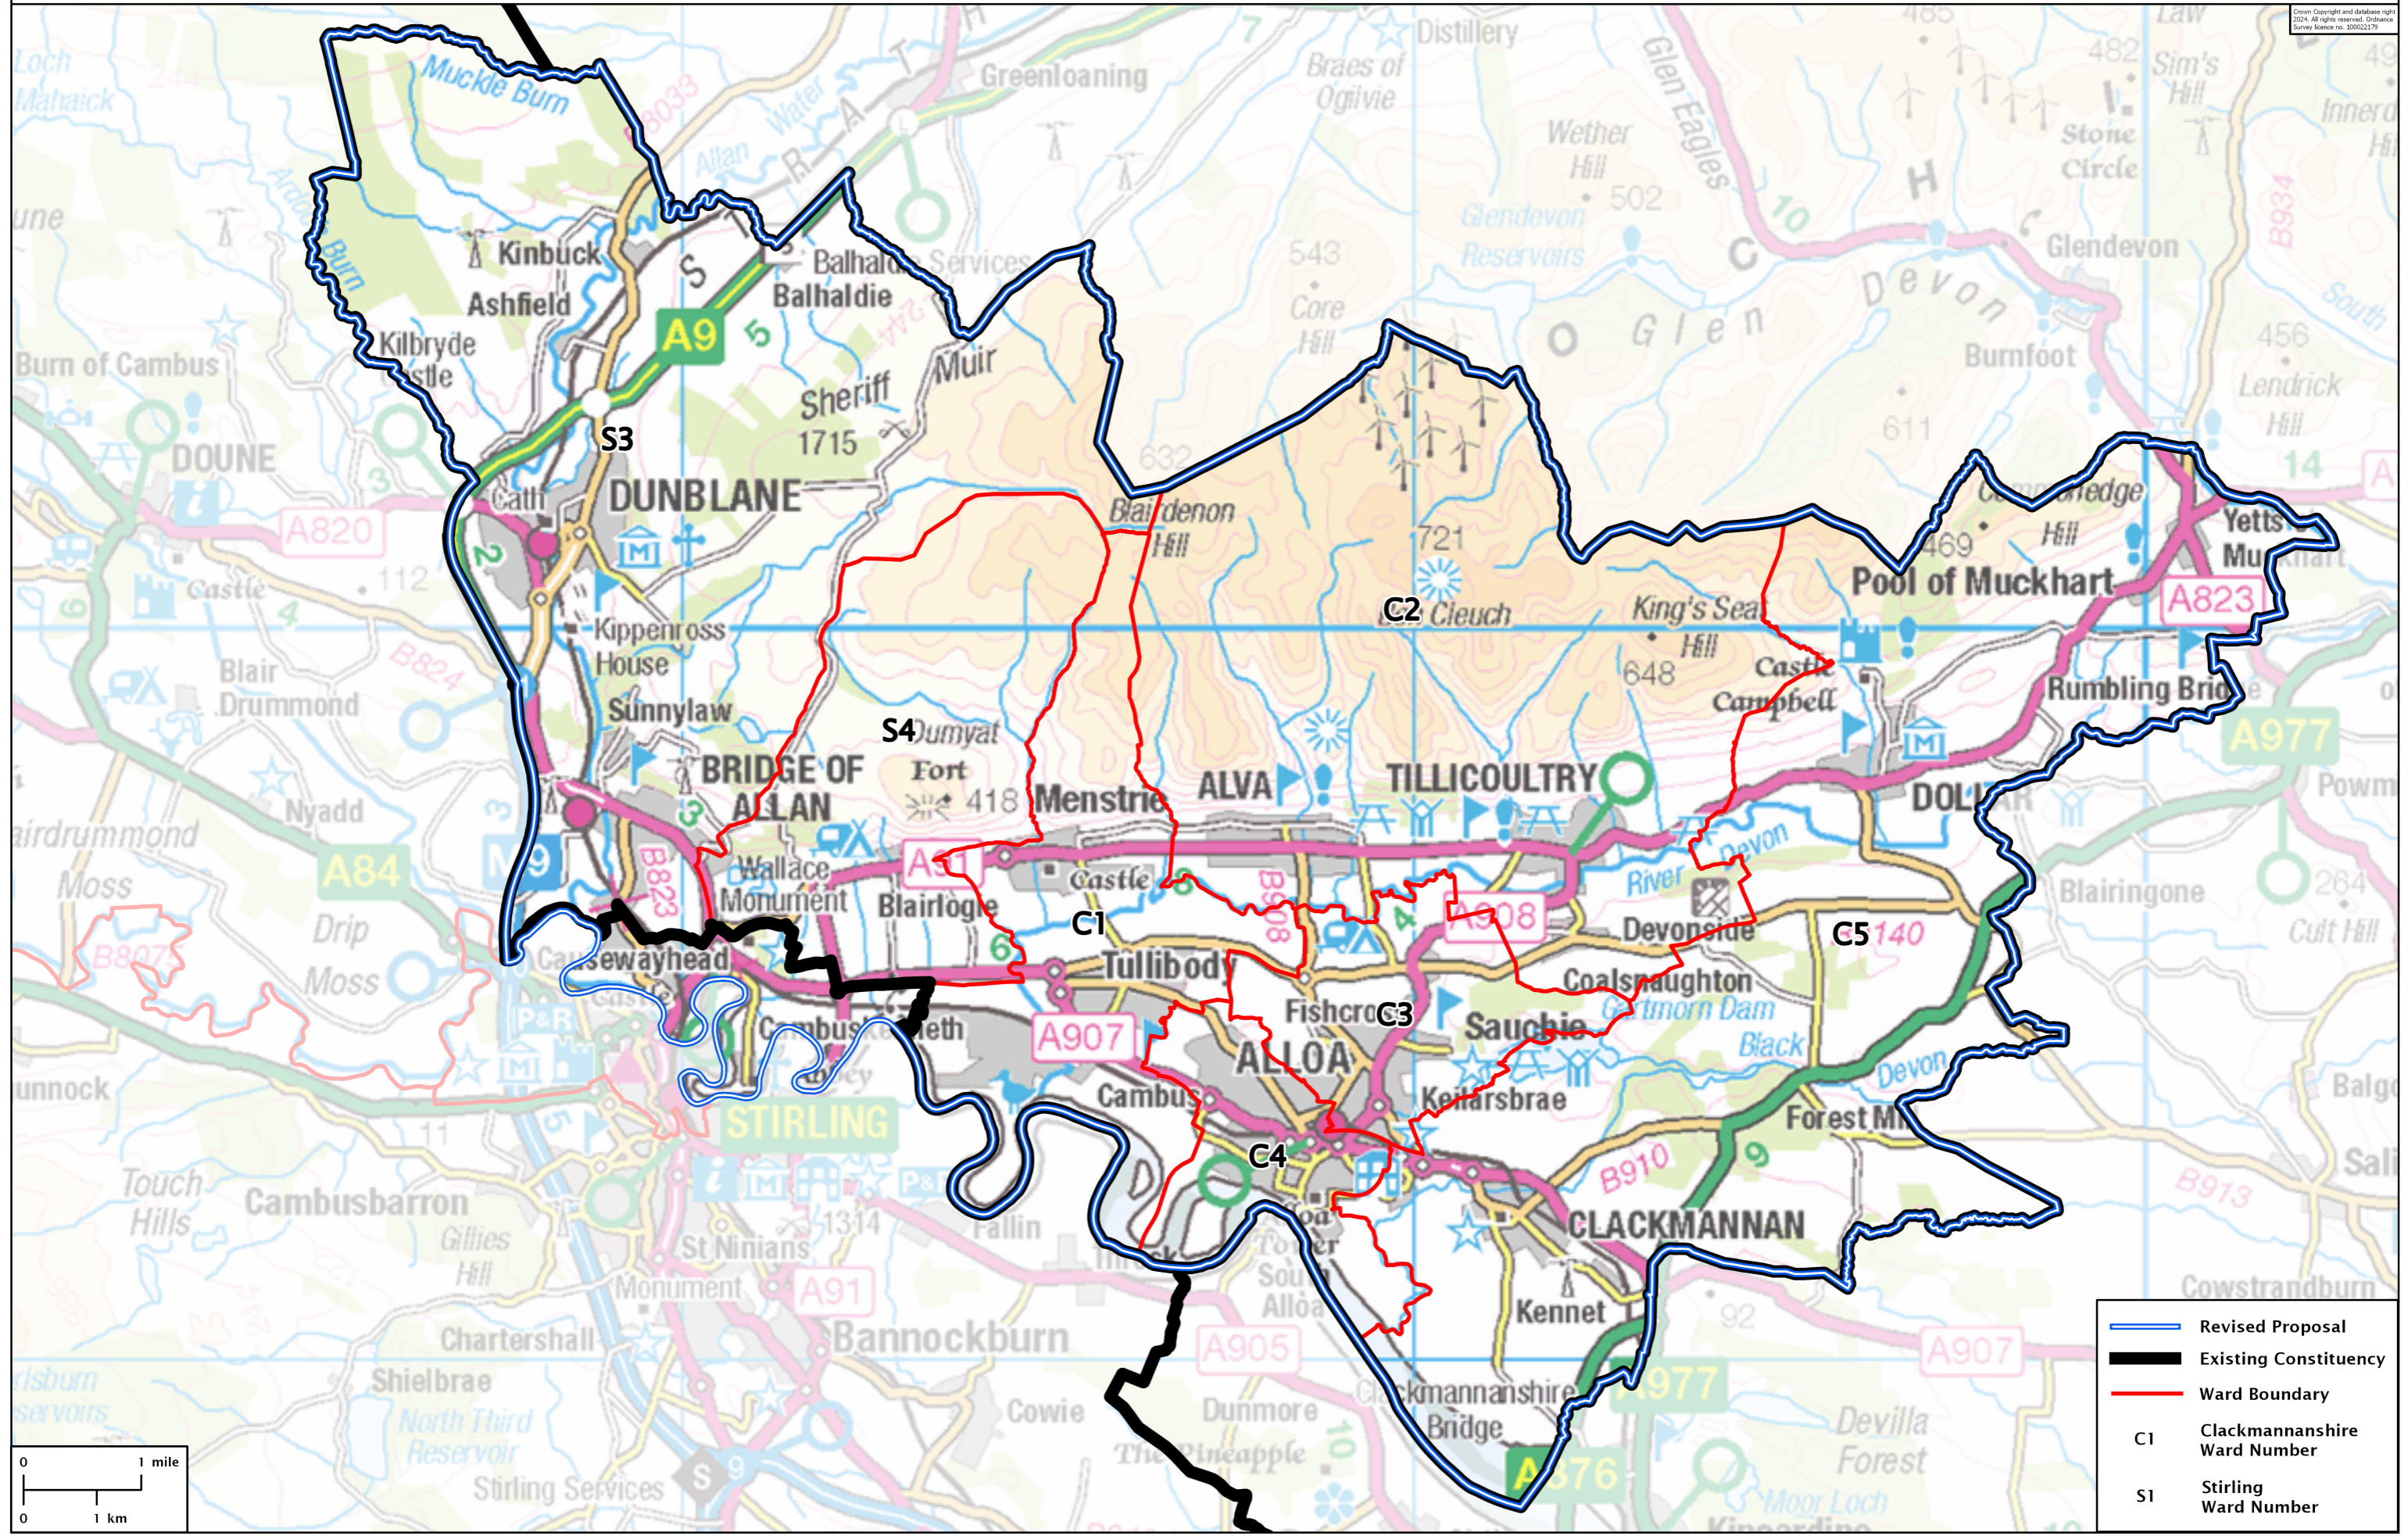

Second Review of Scottish Parliament Boundaries - Revised Proposals

Clackmannanshire and Dunblane County Constituency - Electorate 56,732

	Revised Proposal
	Existing Constituency
	Ward Boundary
C1	Clackmannanshire Ward Number
S1	Stirling Ward Number