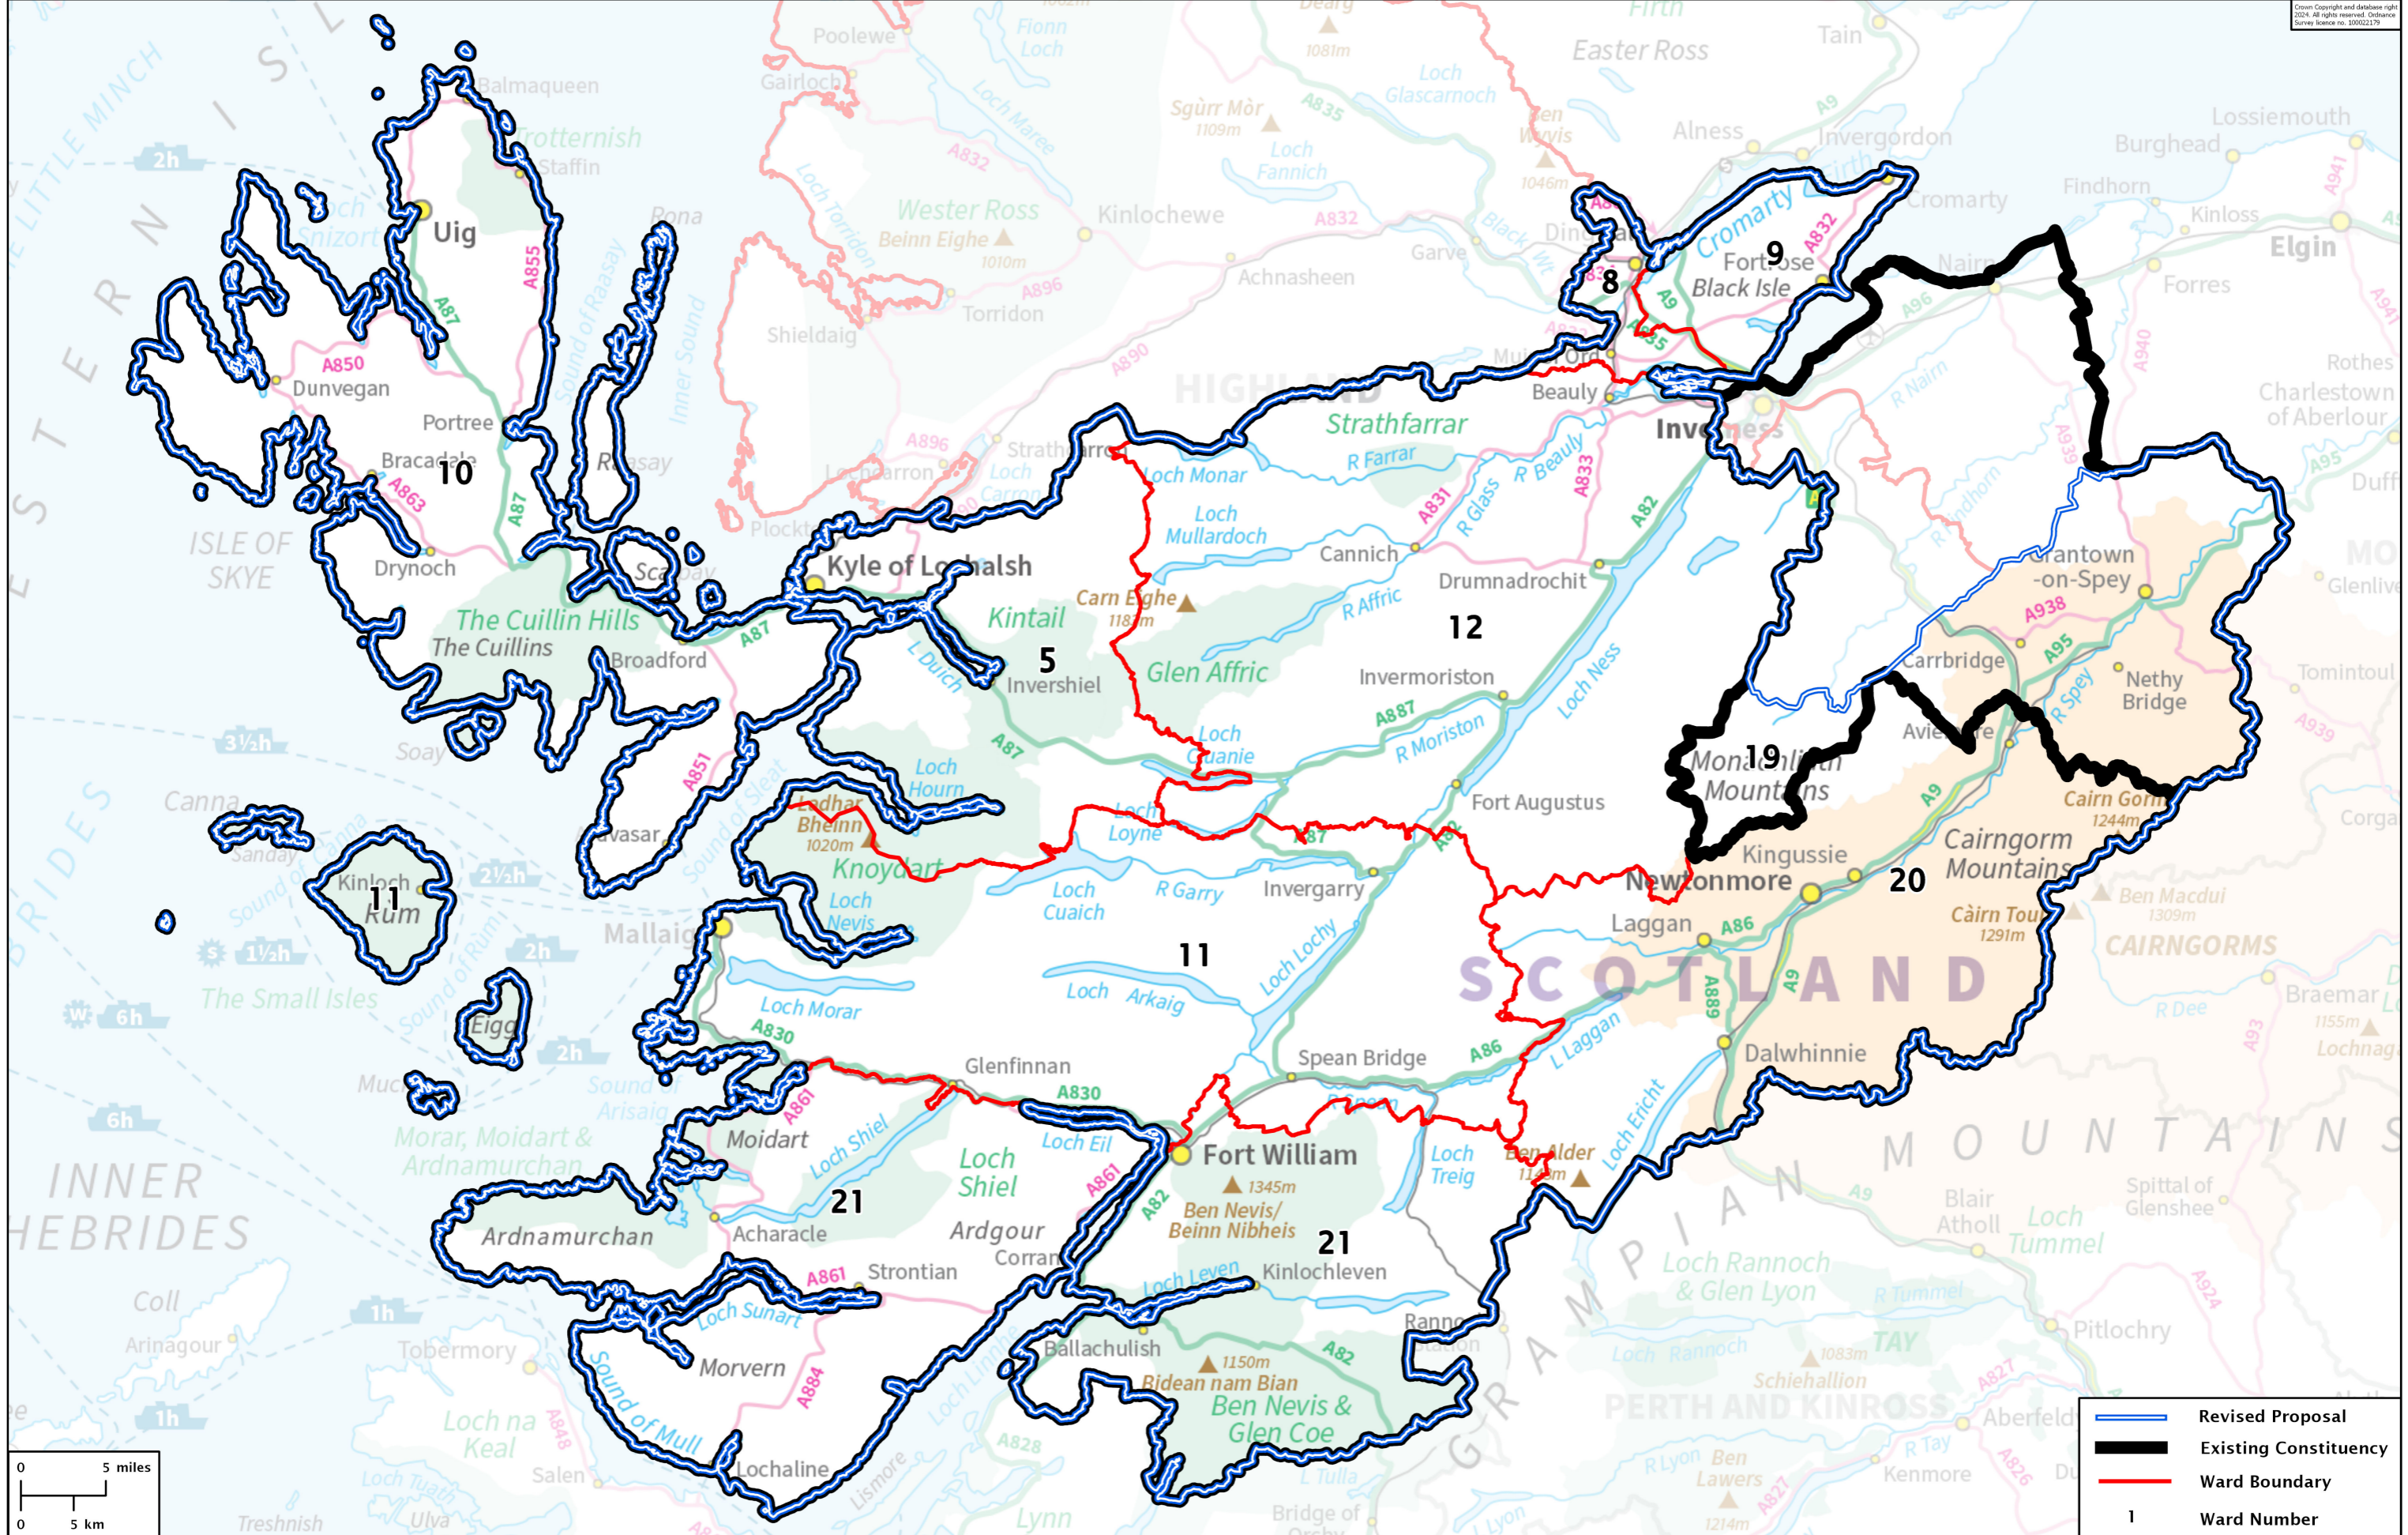

Second Review of Scottish Parliament Boundaries - Revised Proposals

Skye, Lochaber and Badenoch County Constituency - Electorate 67,236

	Revised Proposal
	Existing Constituency
	Ward Boundary
	Ward Number