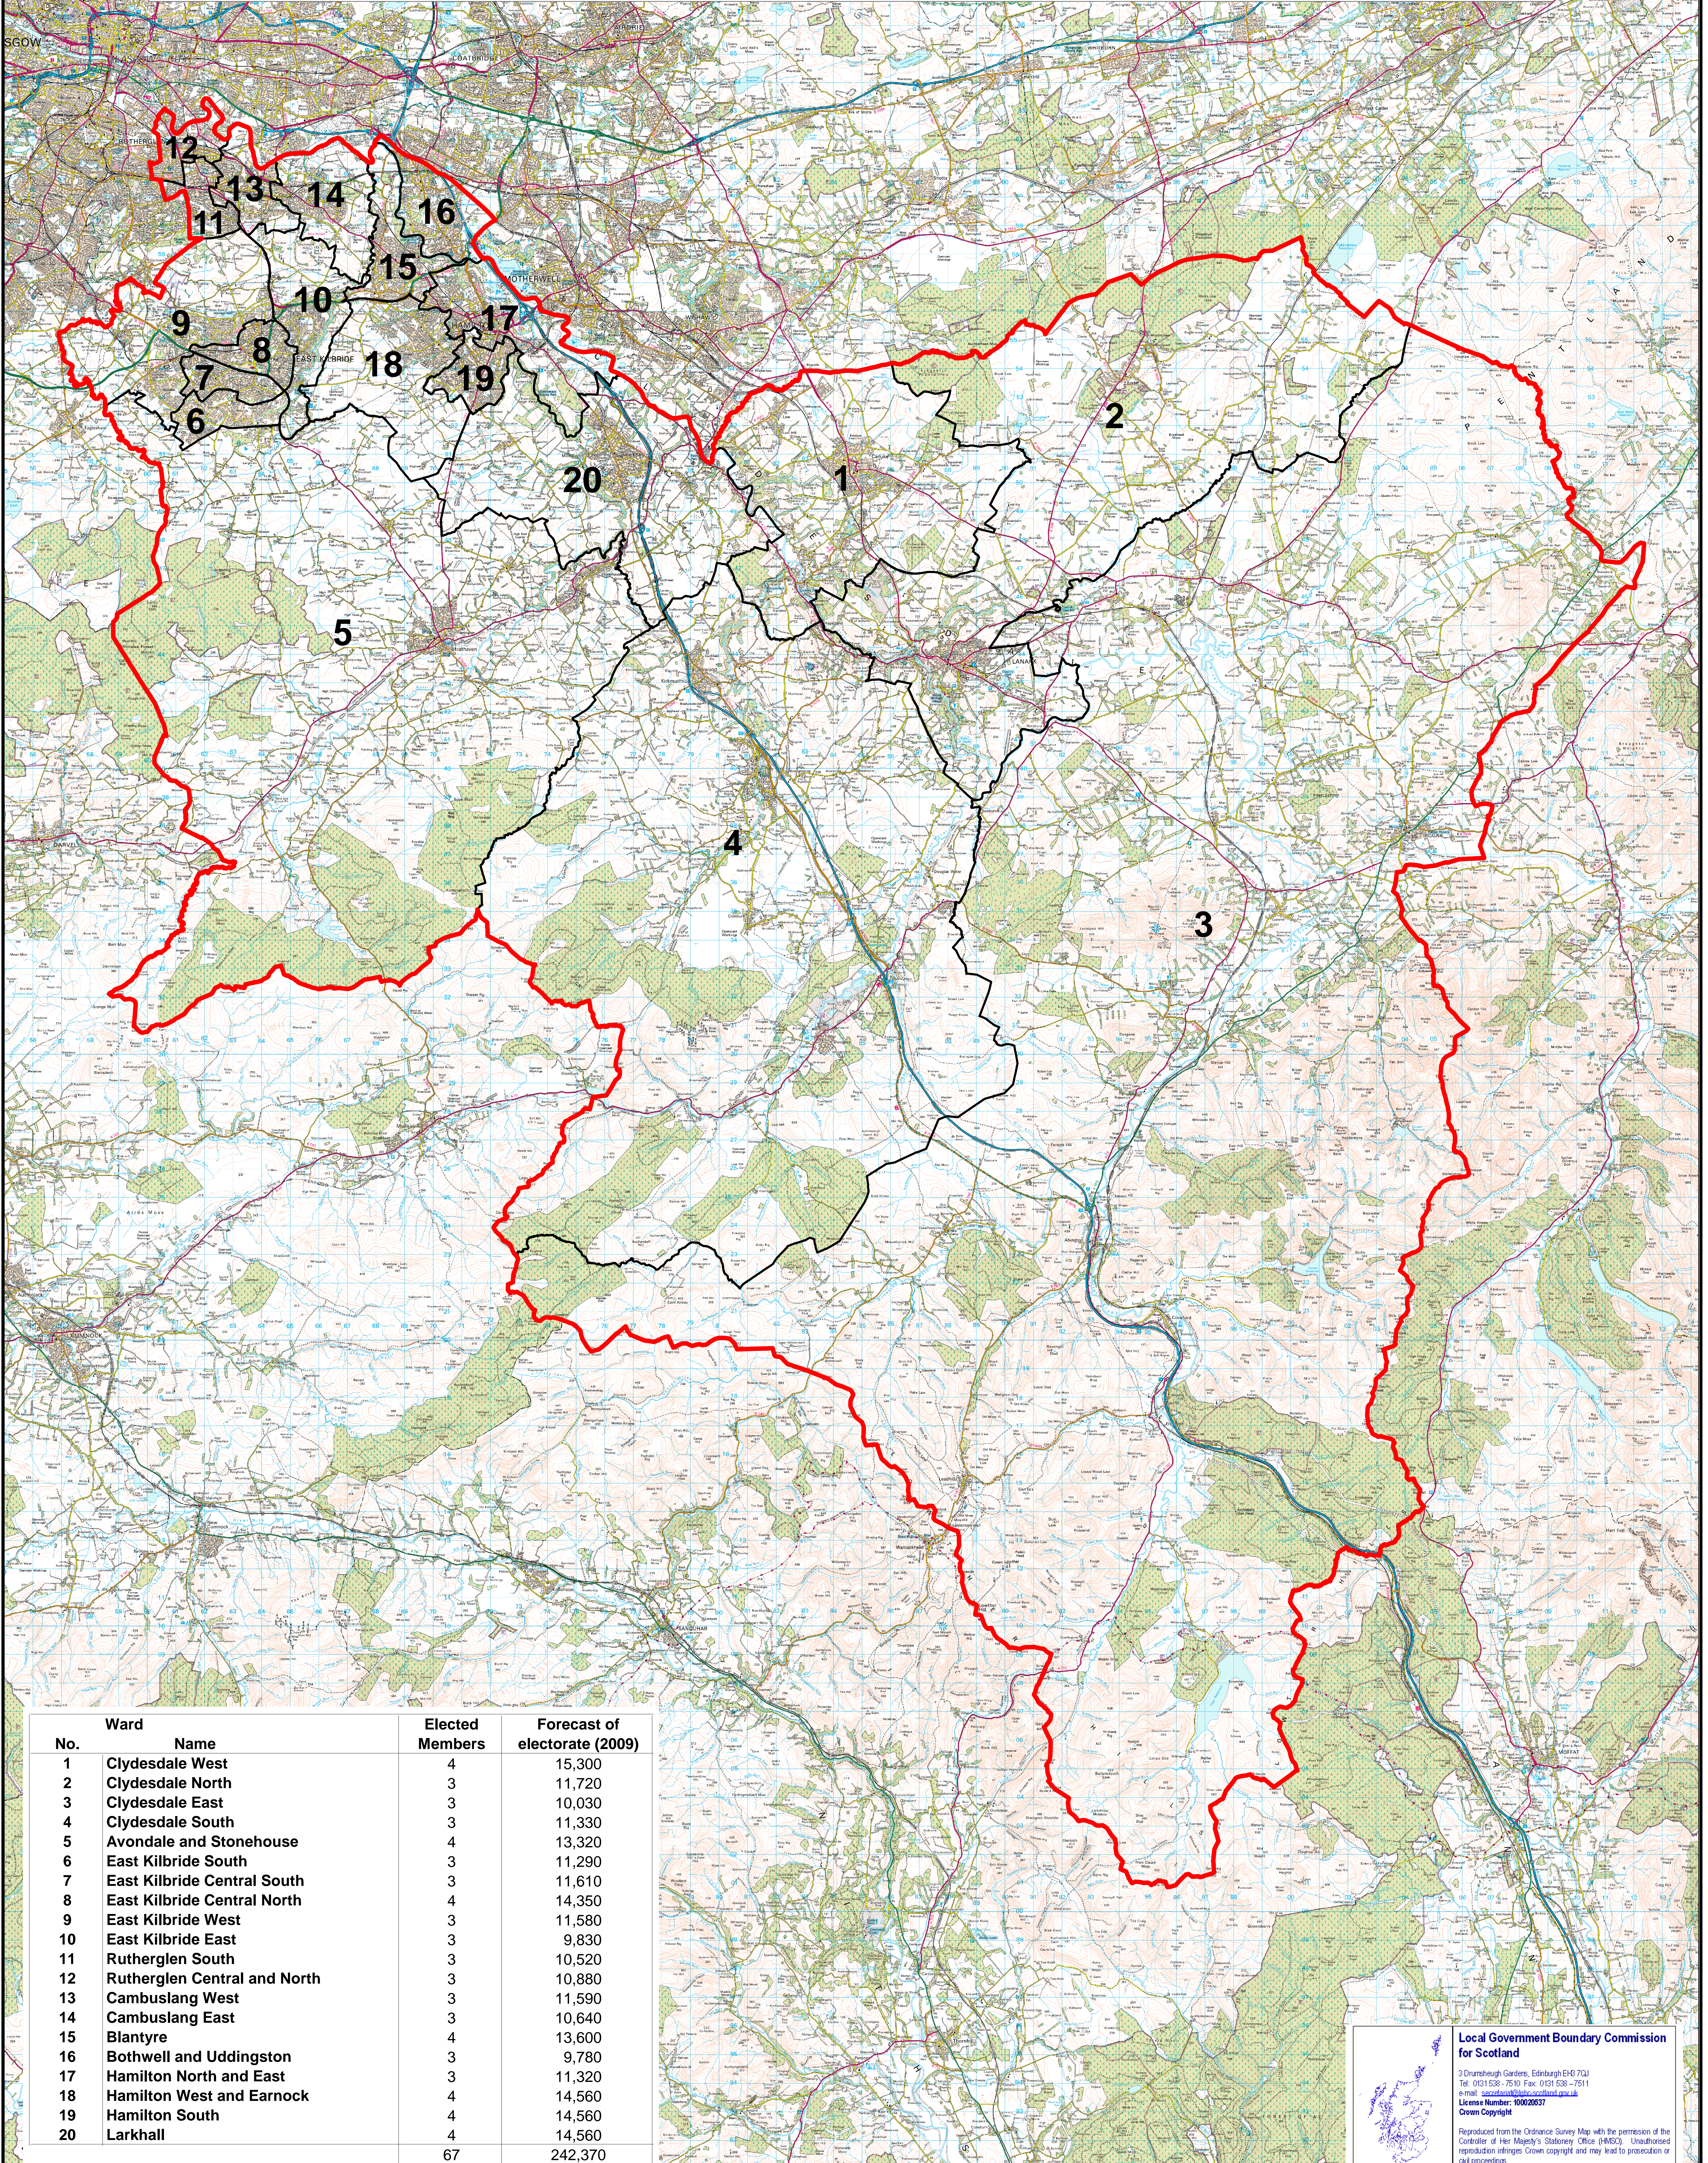

Local Government Boundary Commission for Scotland
Single Transferable Vote - Proportional Representation

Final Recommendations for South Lanarkshire Council area

No.	Ward Name	Elected Members	Forecast of electorate (2009)
1	Clydesdale West	4	15,300
2	Clydesdale North	3	11,720
3	Clydesdale East	3	10,030
4	Clydesdale South	3	11,330
5	Avondale and Stonehouse	4	13,320
6	East Kilbride South	3	11,290
7	East Kilbride Central South	3	11,610
8	East Kilbride Central North	4	14,350
9	East Kilbride West	3	11,580
10	East Kilbride East	3	9,830
11	Rutherglen South	3	10,520
12	Rutherglen Central and North	3	10,880
13	Cambuslang West	3	11,590
14	Cambuslang East	3	10,640
15	Blantyre	4	13,600
16	Bothwell and Uddingston	3	9,780
17	Hamilton North and East	3	11,320
18	Hamilton West and Earnock	4	14,560
19	Hamilton South	4	14,560
20	Larkhall	4	14,560
		67	242,370